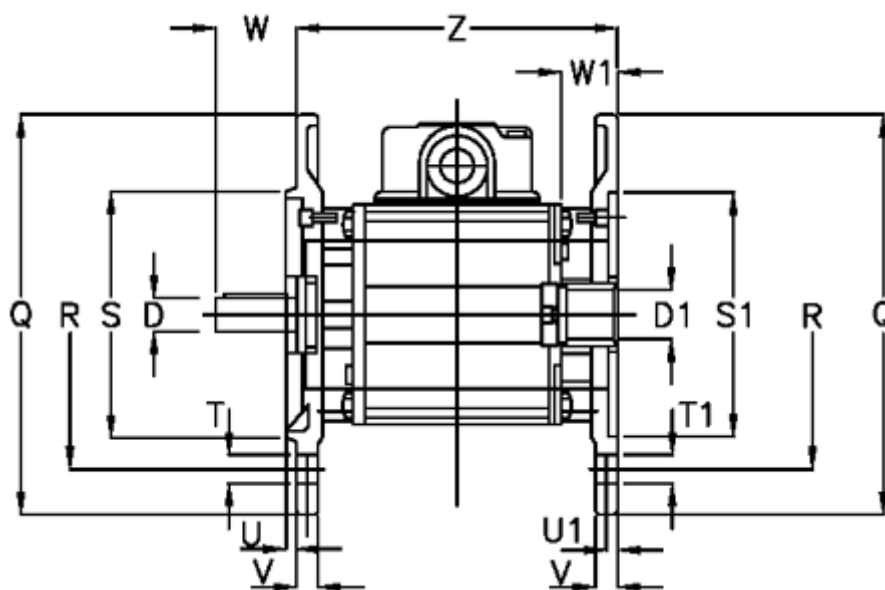

Article number: 4580707124

Description: Brake-Clutch combination
NFF 07-71-EH-B5

Measures

D = 14	U = 3.5
D1 = 14	U1 = 4.0
Q = 160	V = 10
R = 130	W = 30
S = 110	W1 = 31
S1 = 110	Z = 137
T = 9	
T1 = M8	